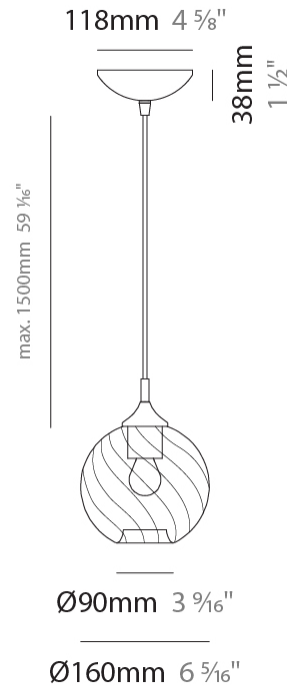

PARIGI PALLA MONOPOINT SUSPENSION

D141102-

base number   Finish
Options

1. To build a product code in our configurator select the specify button on the base model # product page
2. To build a manual product code on this datasheet choose from the options listed below in blue font and add the suffix to the base model #

GENERAL

Series: Parigi Palla
Subseries: Parigi Palla Monopoint
Partner: Cangini & Tucci
Division: Design
Installation: Suspension
Product Type: Pendant
Mounting Location: Ceiling

PHYSICAL

Shape: Sphere
Diameter (mm): 160
Diameter (in): 6 ⁵/₁₆
Height (mm): 160
Height (in): 6 ⁵/₁₆
Max. Overall Height (mm): 1660
Max. Overall Height (in): 65 ³/₈
Weight (kg): 0.49
Weight (lbs): 1.1
Fixture Finish: [AMB / GRN / PNK / RUB / SKB / SMK / TOB / TRA](#)
Holder Finish: CHR
Fixture Material: Glass / Metal
Primary Material: Glass - Borosilicate
Cable Details: 1500mm Cable

ELECTRICAL

Number of Lamps: 1
Lamp Type: LED Retrofit
Bulb Included: Bulb Not Included
Max. Wattage Per Lamp (W): 4
Lamp Base: E12
Input Voltage (V): 120

LED

OPTICAL

RATINGS AND CERTIFICATIONS

Certified By: Certified for North American Standards
IP rating: IP20

PROJECT	_____
TYPE	_____
SPECIFIER	_____
QUANTITY	_____
DATE	_____