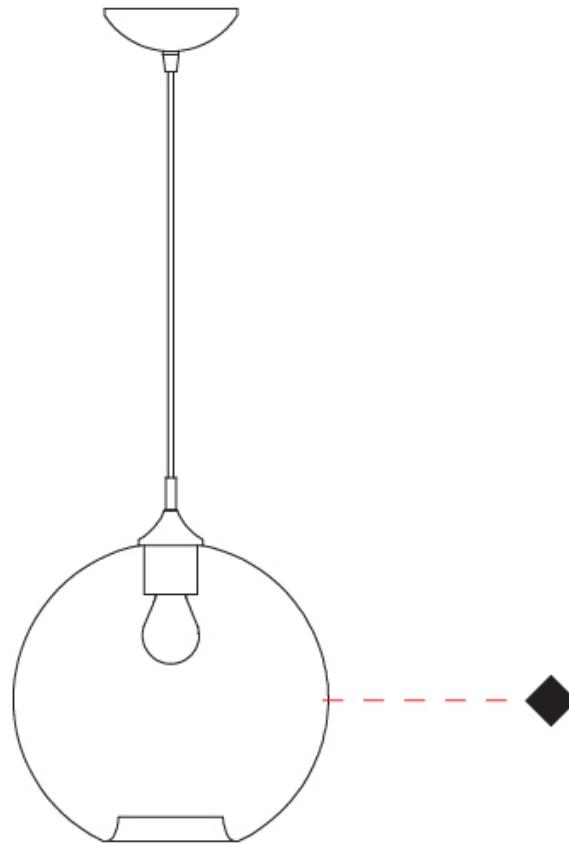

PARIGI PALLA MONOPOINT SUSPENSION

D141095-

PROJECT	_____
TYPE	_____
SPECIFIER	_____
QUANTITY	_____
DATE	_____

D