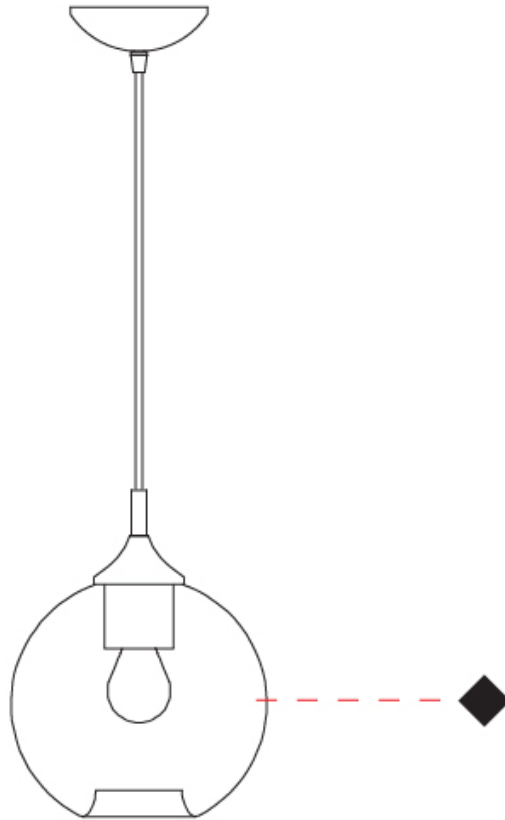

PARIGI PALLA MONOPOINT SUSPENSION

D141094-

PROJECT

TYPE

SPECIFIER

QUANTITY

DATE

D