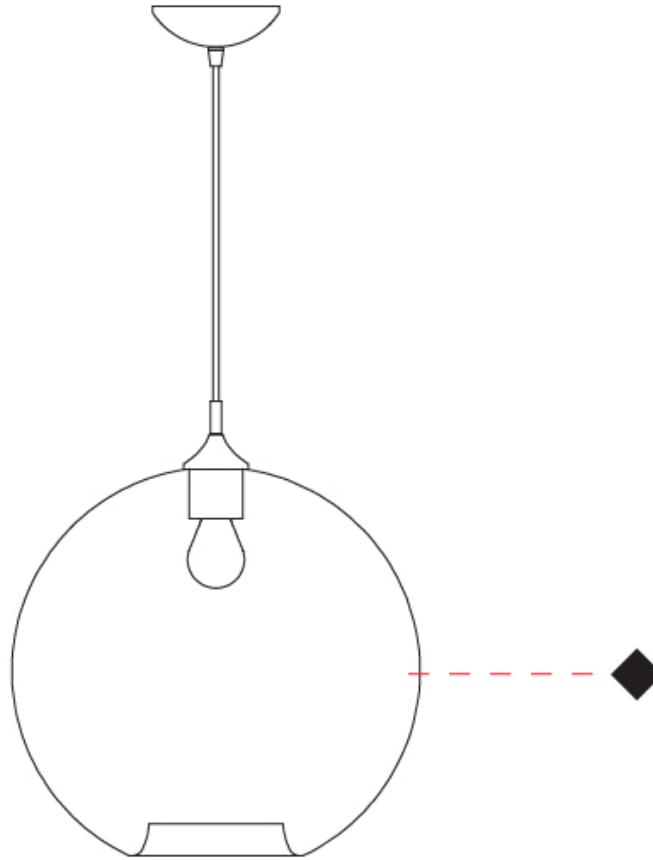

PARIGI PALLA MONOPOINT SUSPENSION

D141096-

PROJECT _____

TYPE _____

SPECIFIER _____

QUANTITY _____

DATE _____