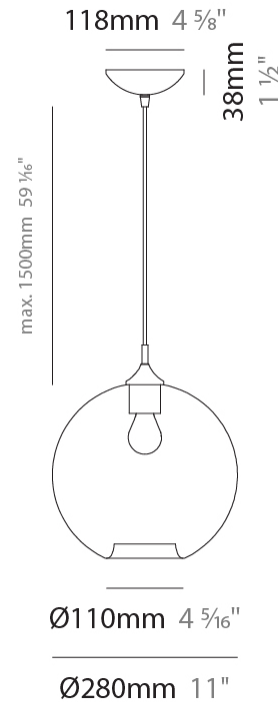

PARIGI PALLA MONOPOINT SUSPENSION

D141095-

base number   Finish
Options

PROJECT	_____
TYPE	_____
SPECIFIER	_____
QUANTITY	_____
DATE	_____

1. To build a product code in our configurator select the specify button on the base model # product page
2. To build a manual product code on this datasheet choose from the options listed below in blue font and add the suffix to the base model #

GENERAL

Series: Parigi Palla
Subseries: Parigi Palla Monopoint
Partner: Cangini & Tucci
Division: Design
Installation: Suspension
Product Type: Pendant
Mounting Location: Ceiling

PHYSICAL

Shape: Sphere
Diameter (mm): 280
Diameter (in): 11
Height (mm): 280
Height (in): 11
Max. Overall Height (mm): 1780
Max. Overall Height (in): 70 ⁷/₁₆
Weight (kg): 1.50
Weight (lbs): 3.31
Fixture Finish: [AMB / GRN / PNK / RUB / SKB / SMK / TOB / TRA](#)
Holder Finish: CHR
Fixture Material: Glass / Metal
Primary Material: Glass - Borosilicate
Cable Details: 1500mm Cable

ELECTRICAL

Number of Lamps: 1
Lamp Type: LED Retrofit
Bulb Included: Bulb Not Included
Max. Wattage Per Lamp (W): 8
Lamp Base: E26
Input Voltage (V): 120
Upon Request: 277Vac / GU24

LED

OPTICAL

RATINGS AND CERTIFICATIONS

Certified By: Certified for North American Standards
IP rating: IP20