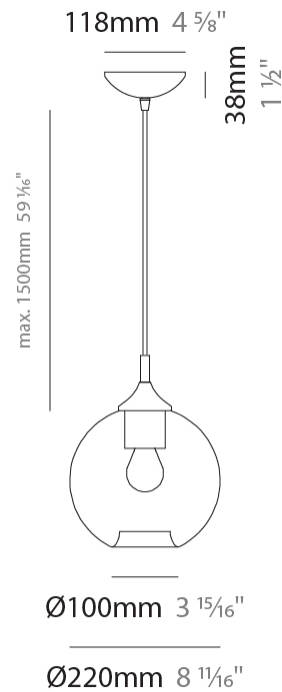

PROJECT	
TYPE	
SPECIFIER	
QUANTITY	
DATE	

PARIGI PALLA MONOPOINT SUSPENSION

D141094-

base number   Finish
Options

1. To build a product code in our configurator select the specify button on the base model # product page
2. To build a manual product code on this datasheet choose from the options listed below in blue font and add the suffix to the base model #

GENERAL

Series: Parigi Palla
Subseries: Parigi Palla Monopoint
Partner: Cangini & Tucci
Division: Design
Installation: Suspension
Product Type: Pendant
Mounting Location: Ceiling

PHYSICAL

Shape: Sphere
Diameter (mm): 220
Diameter (in): 8 ¹¹/₁₆
Height (mm): 220
Height (in): 8 ¹¹/₁₆
Max. Overall Height (mm): 1720
Max. Overall Height (in): 67 ¹¹/₁₆
Weight (kg): 1.20
Weight (lbs): 2.65
Fixture Finish: [AMB / GRN / PNK / RUB / SKB / SMK / TOB / TRA](#)
Holder Finish: CHR
Fixture Material: Glass / Metal
Primary Material: Glass - Borosilicate
Cable Details: 1500mm Cable

ELECTRICAL

Number of Lamps: 1
Lamp Type: LED Retrofit
Bulb Included: Bulb Not Included
Max. Wattage Per Lamp (W): 8
Lamp Base: E26
Input Voltage (V): 120
Upon Request: 277Vac / GU24

LED

OPTICAL

RATINGS AND CERTIFICATIONS

Certified By: Certified for North American Standards
IP rating: IP20