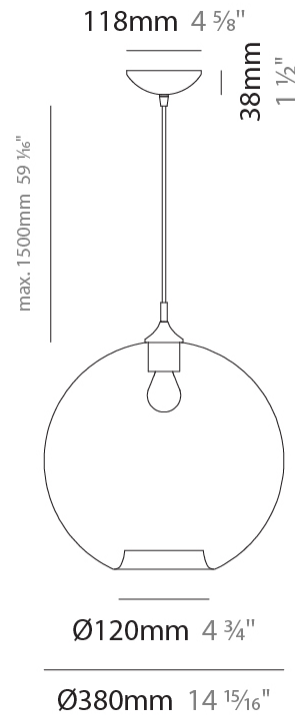

PROJECT	
TYPE	
SPECIFIER	
QUANTITY	
DATE	

PARIGI PALLA MONOPOINT SUSPENSION

D141096-

base number   Finish
Options

1. To build a product code in our configurator select the specify button on the base model # product page
2. To build a manual product code on this datasheet choose from the options listed below in blue font and add the suffix to the base model #

GENERAL

Series: Parigi Palla
Subseries: Parigi Palla Monopoint
Partner: Cangini & Tucci
Division: Design
Installation: Suspension
Product Type: Pendant
Mounting Location: Ceiling

PHYSICAL

Shape: Sphere
Diameter (mm): 380
Diameter (in): 14 ¹⁵/₁₆
Height (mm): 380
Height (in): 14 ¹⁵/₁₆
Max. Overall Height (mm): 1880
Max. Overall Height (in): 74
Weight (kg): 2.40
Weight (lbs): 5.29
Fixture Finish: [AMB / GRN / PNK / RUB / SKB / SMK / TOB / TRA](#)
Holder Finish: CHR
Fixture Material: Glass / Metal
Primary Material: Glass - Borosilicate
Cable Details: 1500mm Cable

ELECTRICAL

Number of Lamps: 1
Lamp Type: LED Retrofit
Bulb Included: Bulb Not Included
Max. Wattage Per Lamp (W): 8
Lamp Base: E26
Input Voltage (V): 120
Upon Request: 277Vac / GU24

LED

OPTICAL

RATINGS AND CERTIFICATIONS

Certified By: Certified for North American Standards
IP rating: IP20